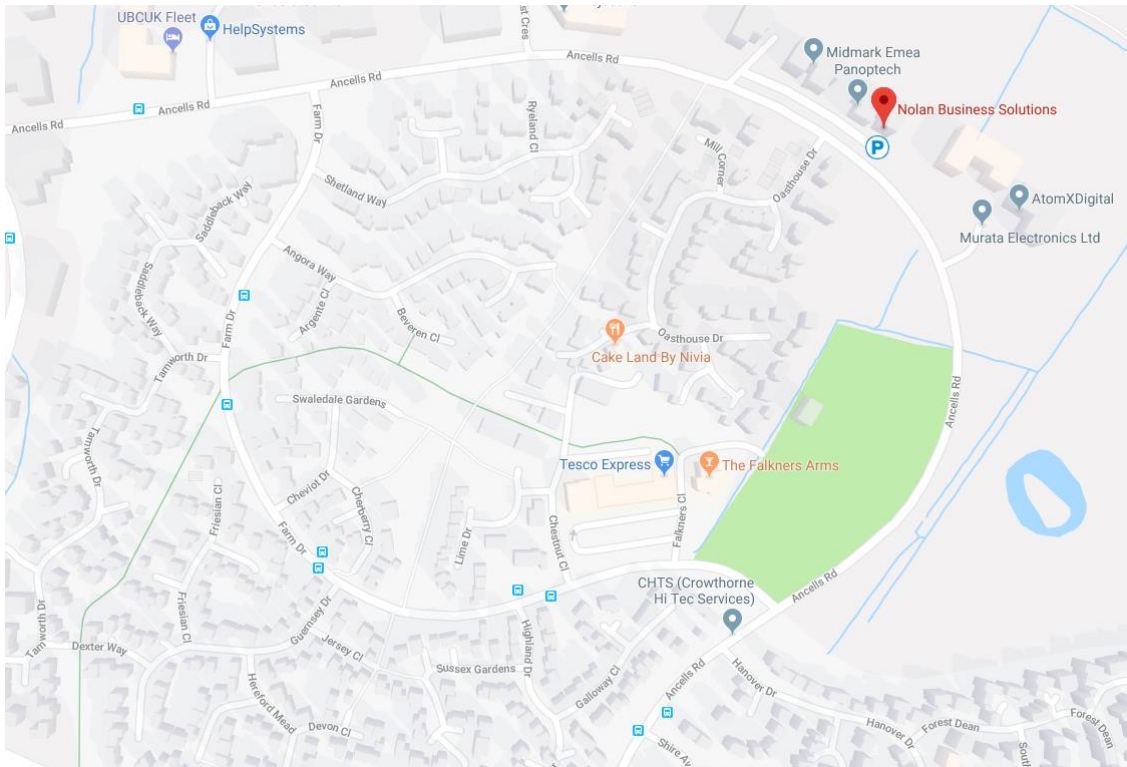

Directions to Nolan Business Solutions Fleet Office

Ancells Road from Farnborough –

- Go past playing field on left, Tesco Express & Faulkners Arms pub.
- Take second right – **NOT REGUS BUILDING CAR PARK**
- Ahead you should see some bollards. Please go through these, bear to the right and go to the end building where parking is available.
- Walk around the building to the front of Cedar House
- Doorbell is on the right hand side

Ancells Road from Fleet/Minley –

- Take 3rd left
- Ahead you should see some bollards. Please go through these, bear to the right and go to the end building where parking is available.
- Walk around the building to the front of Cedar House
- Doorbell is on the right hand side